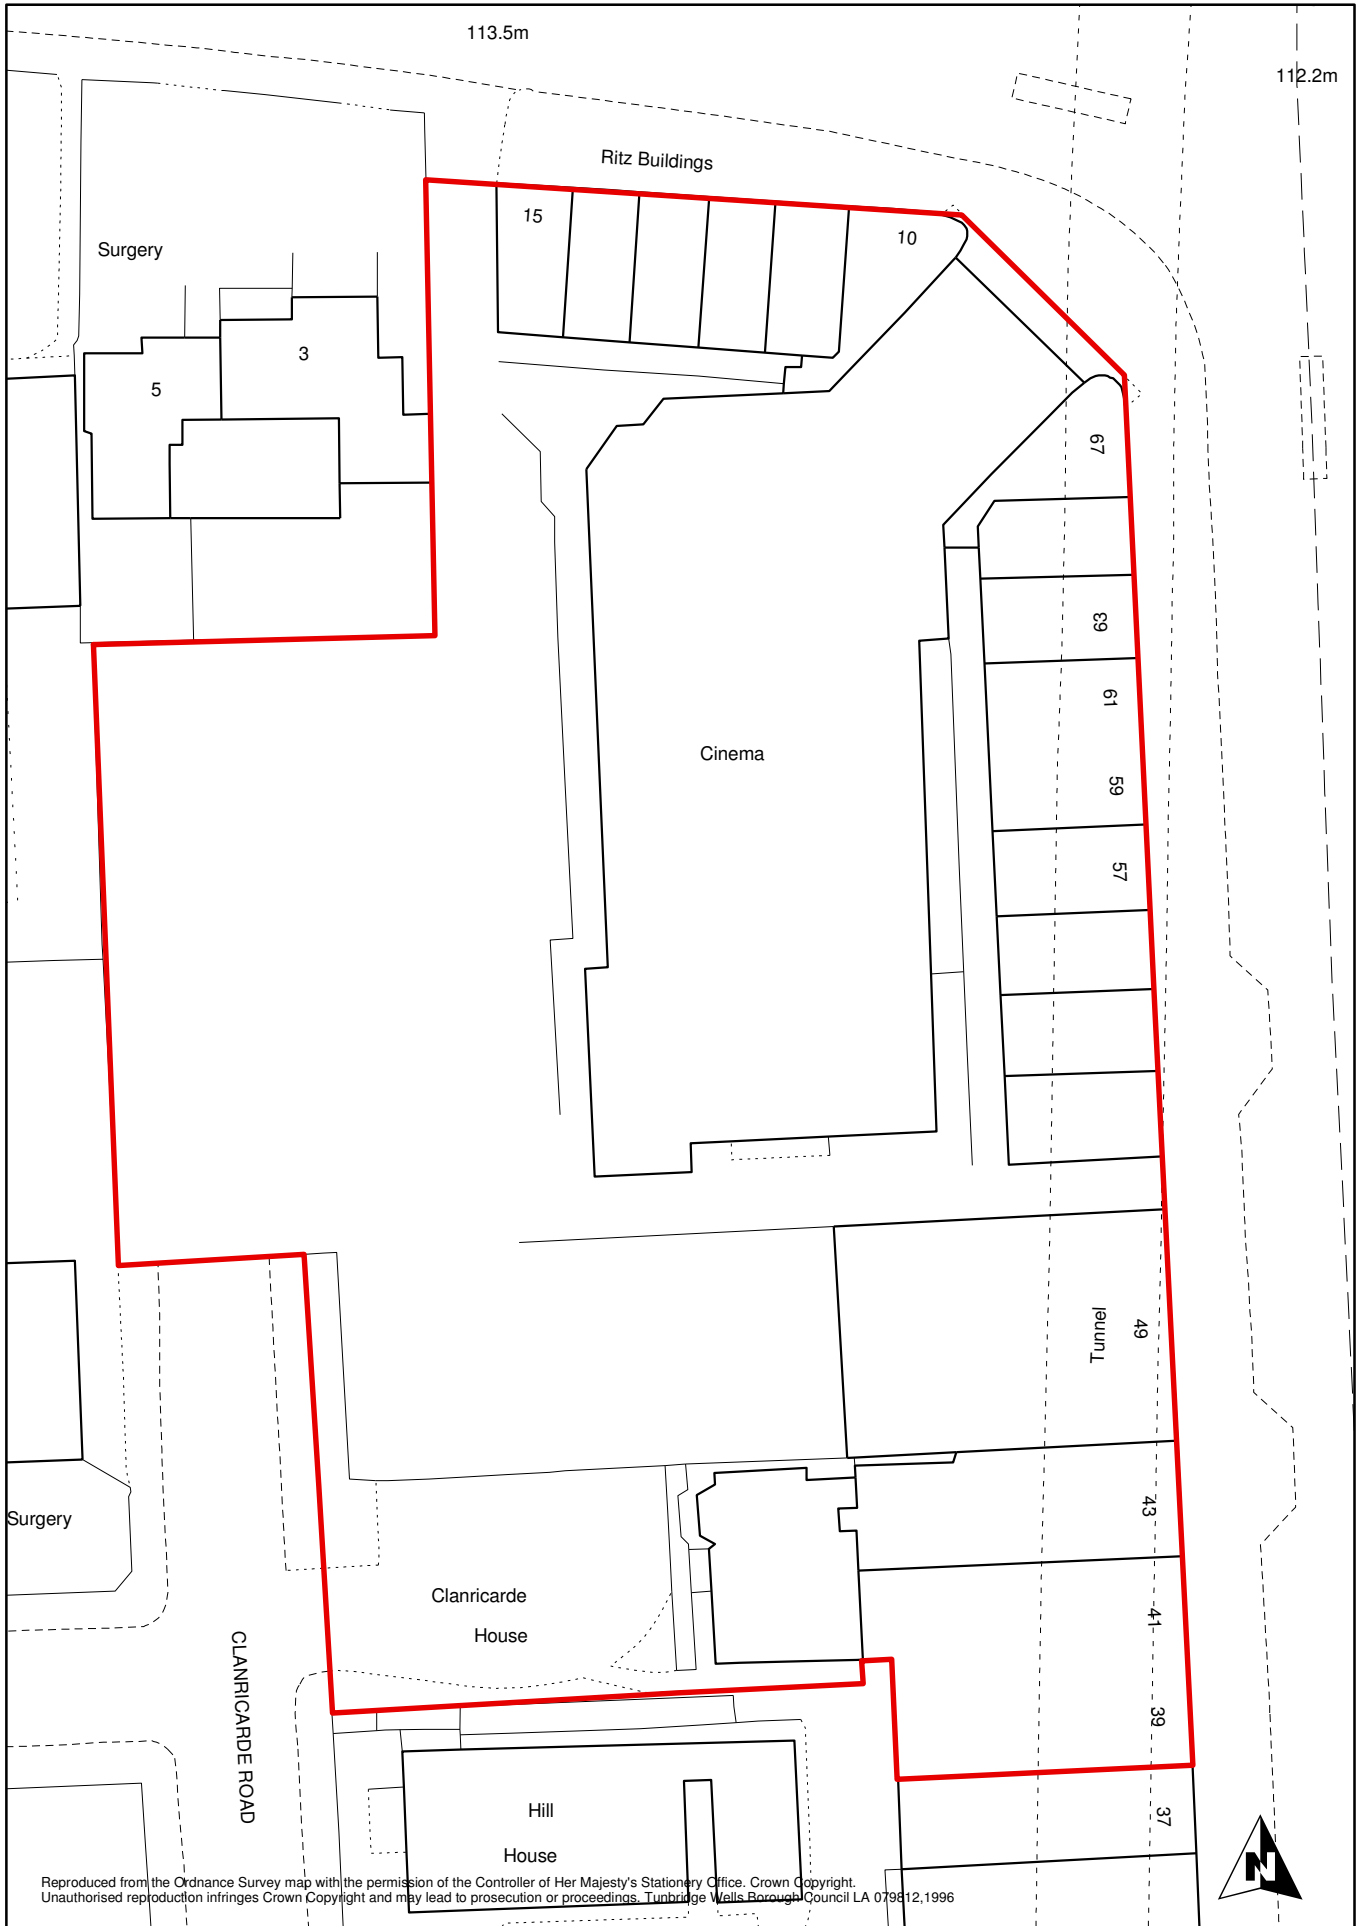

Site Plan

Scale 1:500 Map produced November 2007

Reproduced from the Ordnance Survey map with the permission of the Controller of Her Majesty's Stationery Office. Crown Copyright. Unauthorised reproduction infringes Crown Copyright and may lead to prosecution or proceedings. Tunbridge Wells Borough Council LA 079812,1996