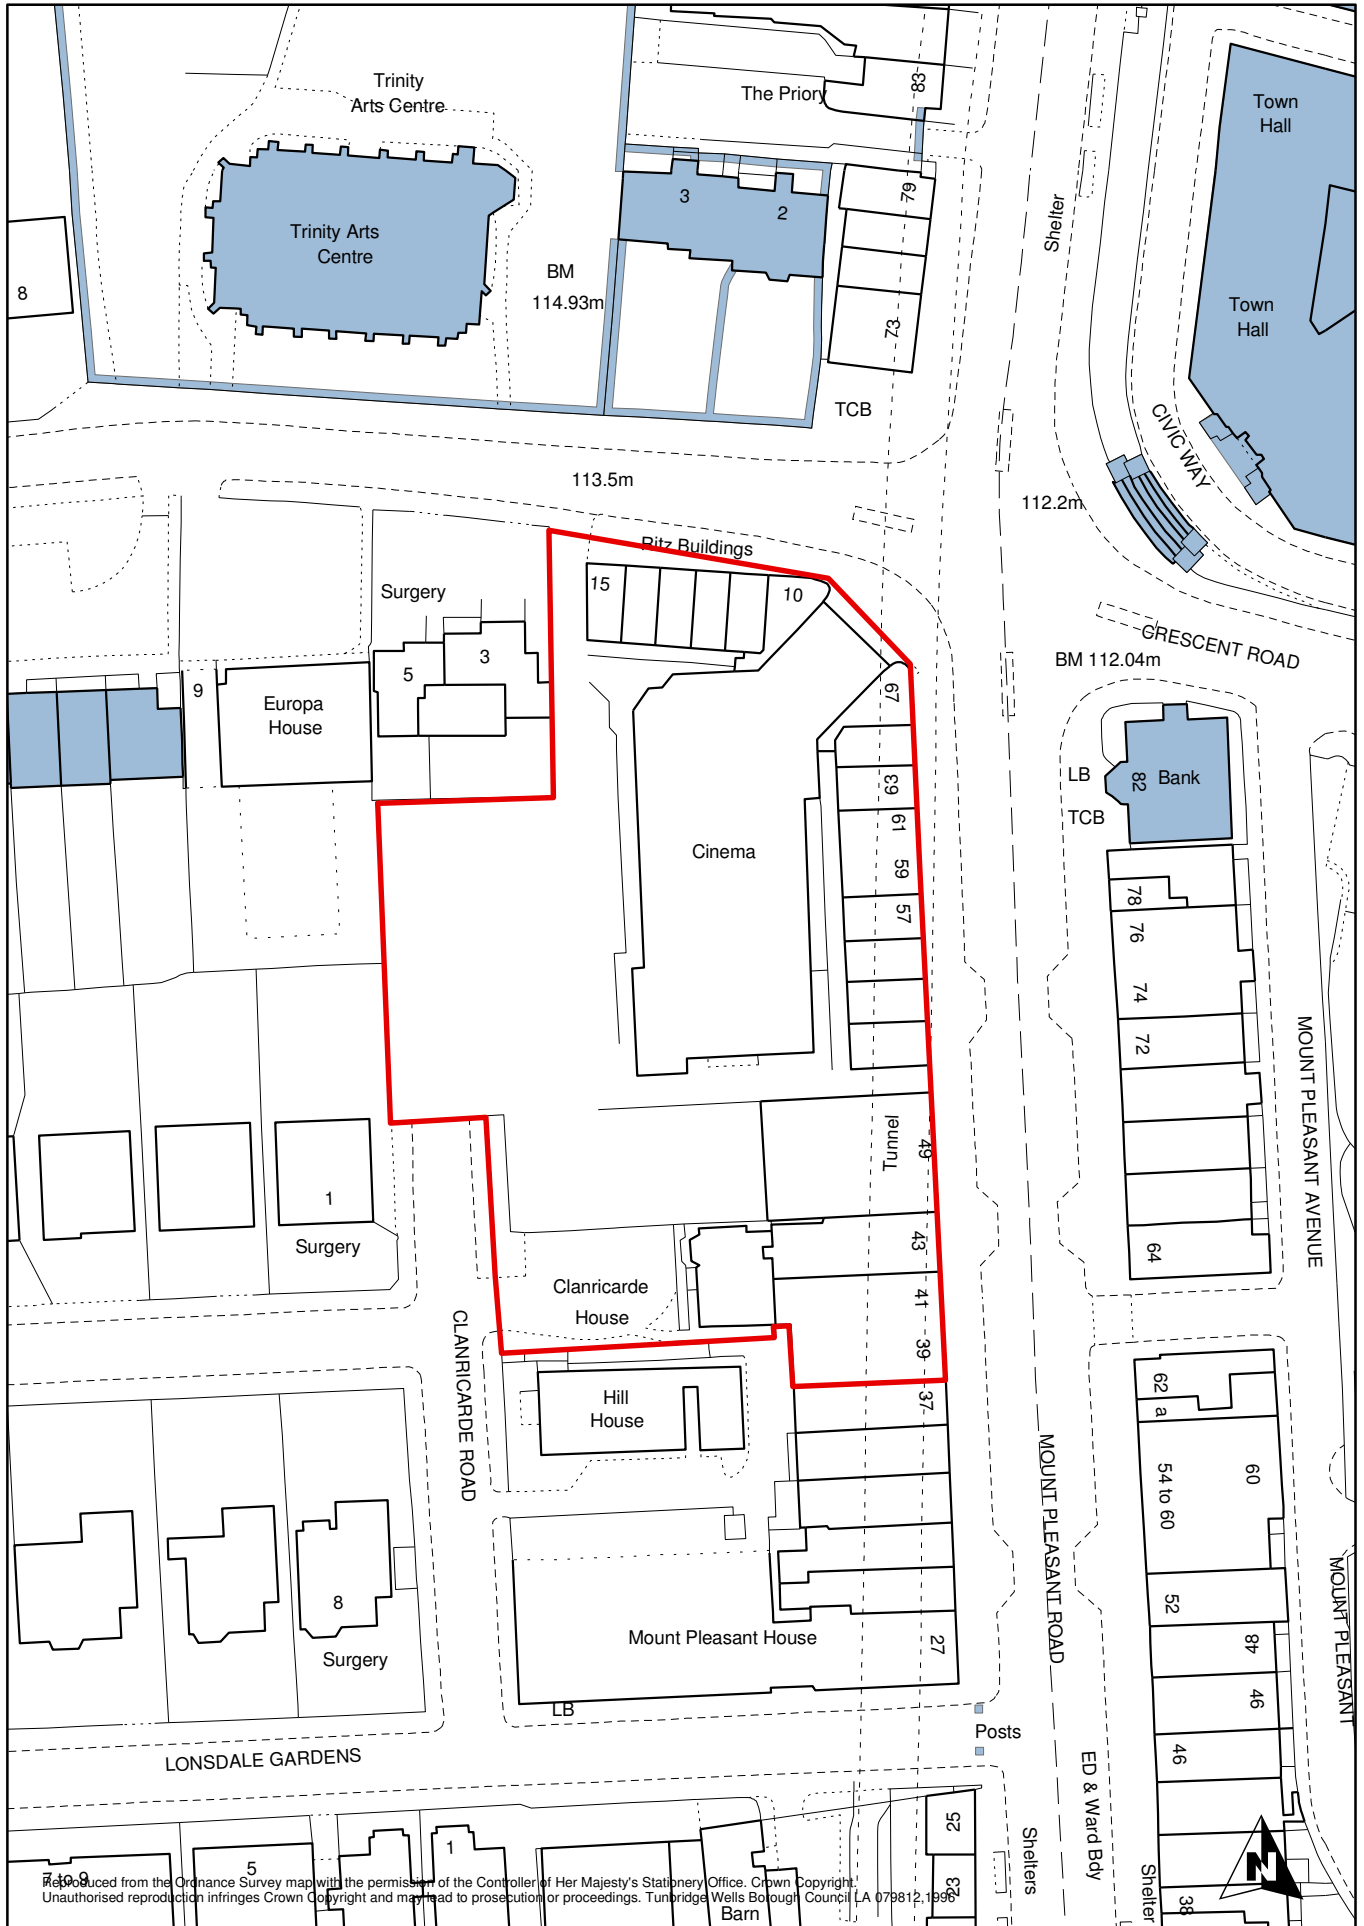

Site Plan + Listed Buildings

Scale 1:1,000 Map produced November 2007

Reproduced from the Ordnance Survey map with the permission of the Controller of Her Majesty's Stationery Office. Crown Copyright. Unauthorised reproduction infringes Crown Copyright and may lead to prosecution or proceedings. Tunbridge Wells Borough Council LA 079812, 1996