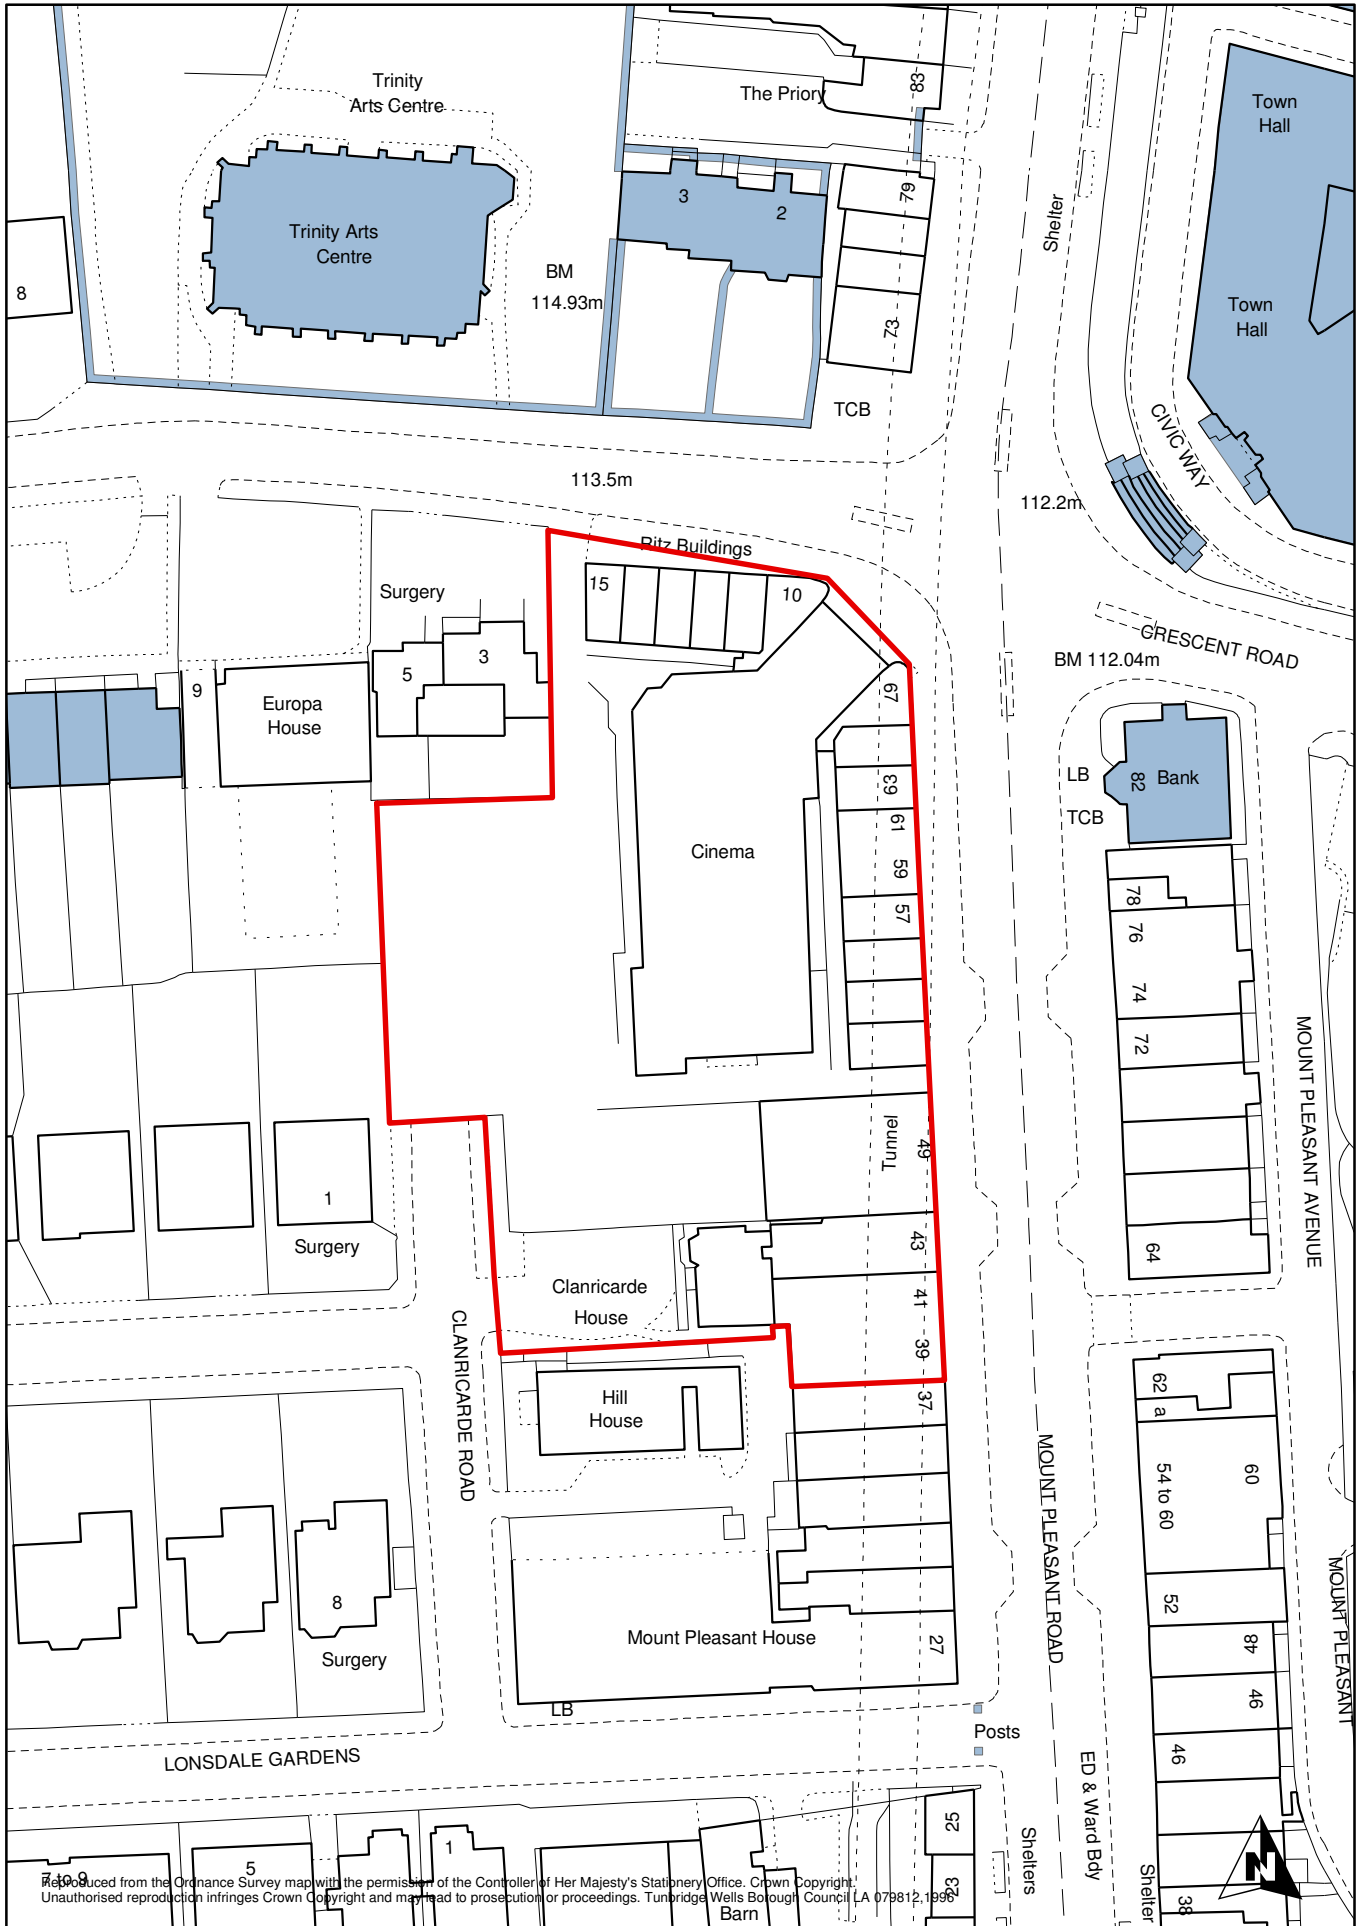

Site Plan + Listed Buildings

Scale 1:1,000 Map produced November 2007

Reproduced from the Ordnance Survey map with the permission of the Controller of Her Majesty's Stationery Office. Crown Copyright. Unauthorised reproduction infringes Crown Copyright and may lead to prosecution or proceedings. Tunbridge Wells Borough Council LA 079812, 1996