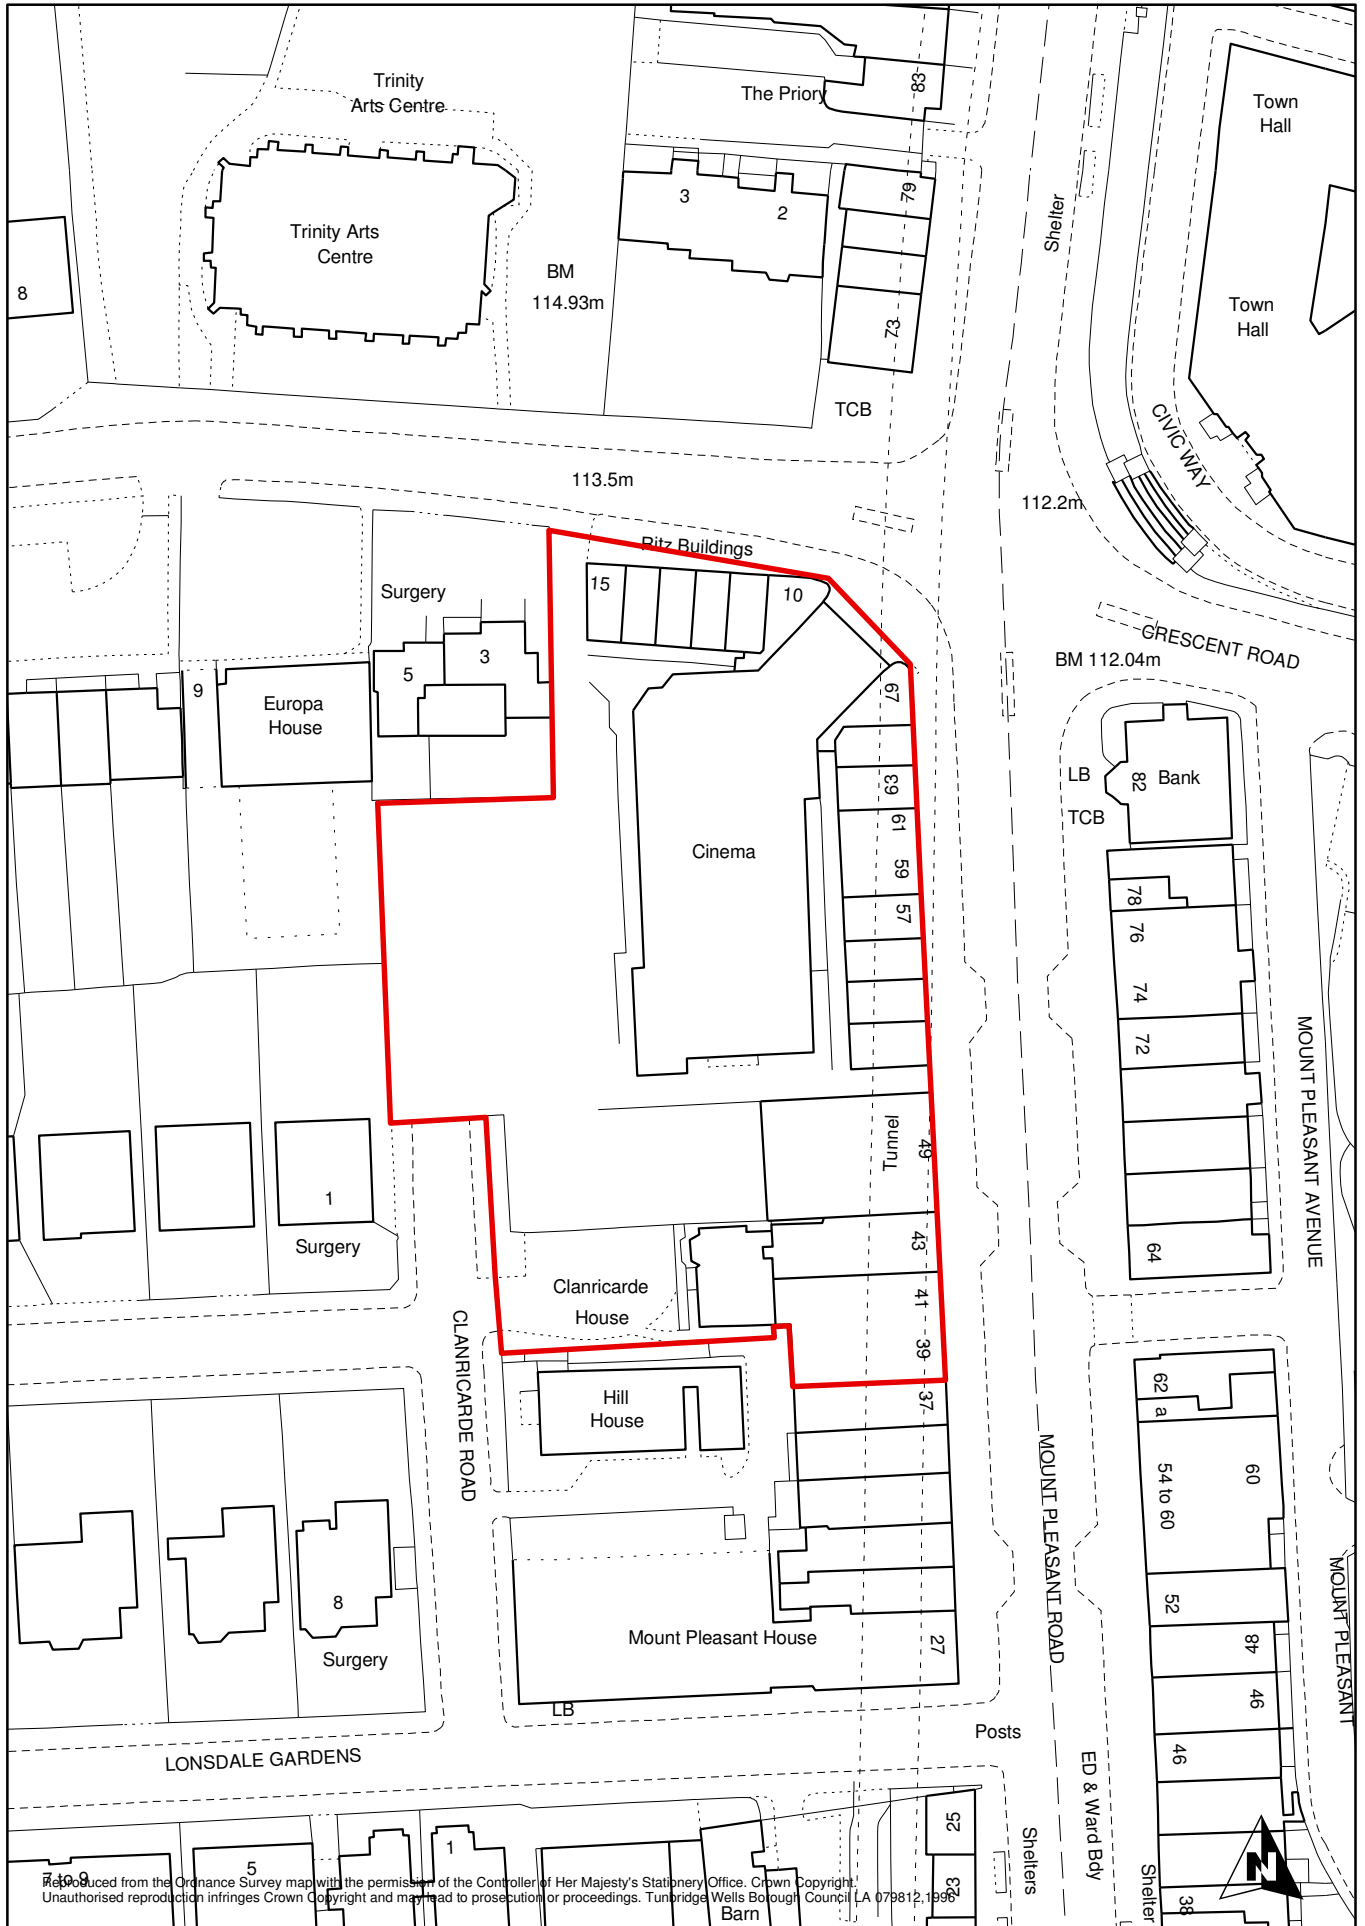

Site Plan

Scale 1:1,000 Map produced November 2007

Reproduced from the Ordnance Survey map with the permission of the Controller of Her Majesty's Stationery Office. Crown Copyright. Unauthorised reproduction infringes Crown Copyright and may lead to prosecution or proceedings. Tunbridge Wells Borough Council LA 079812, 1996