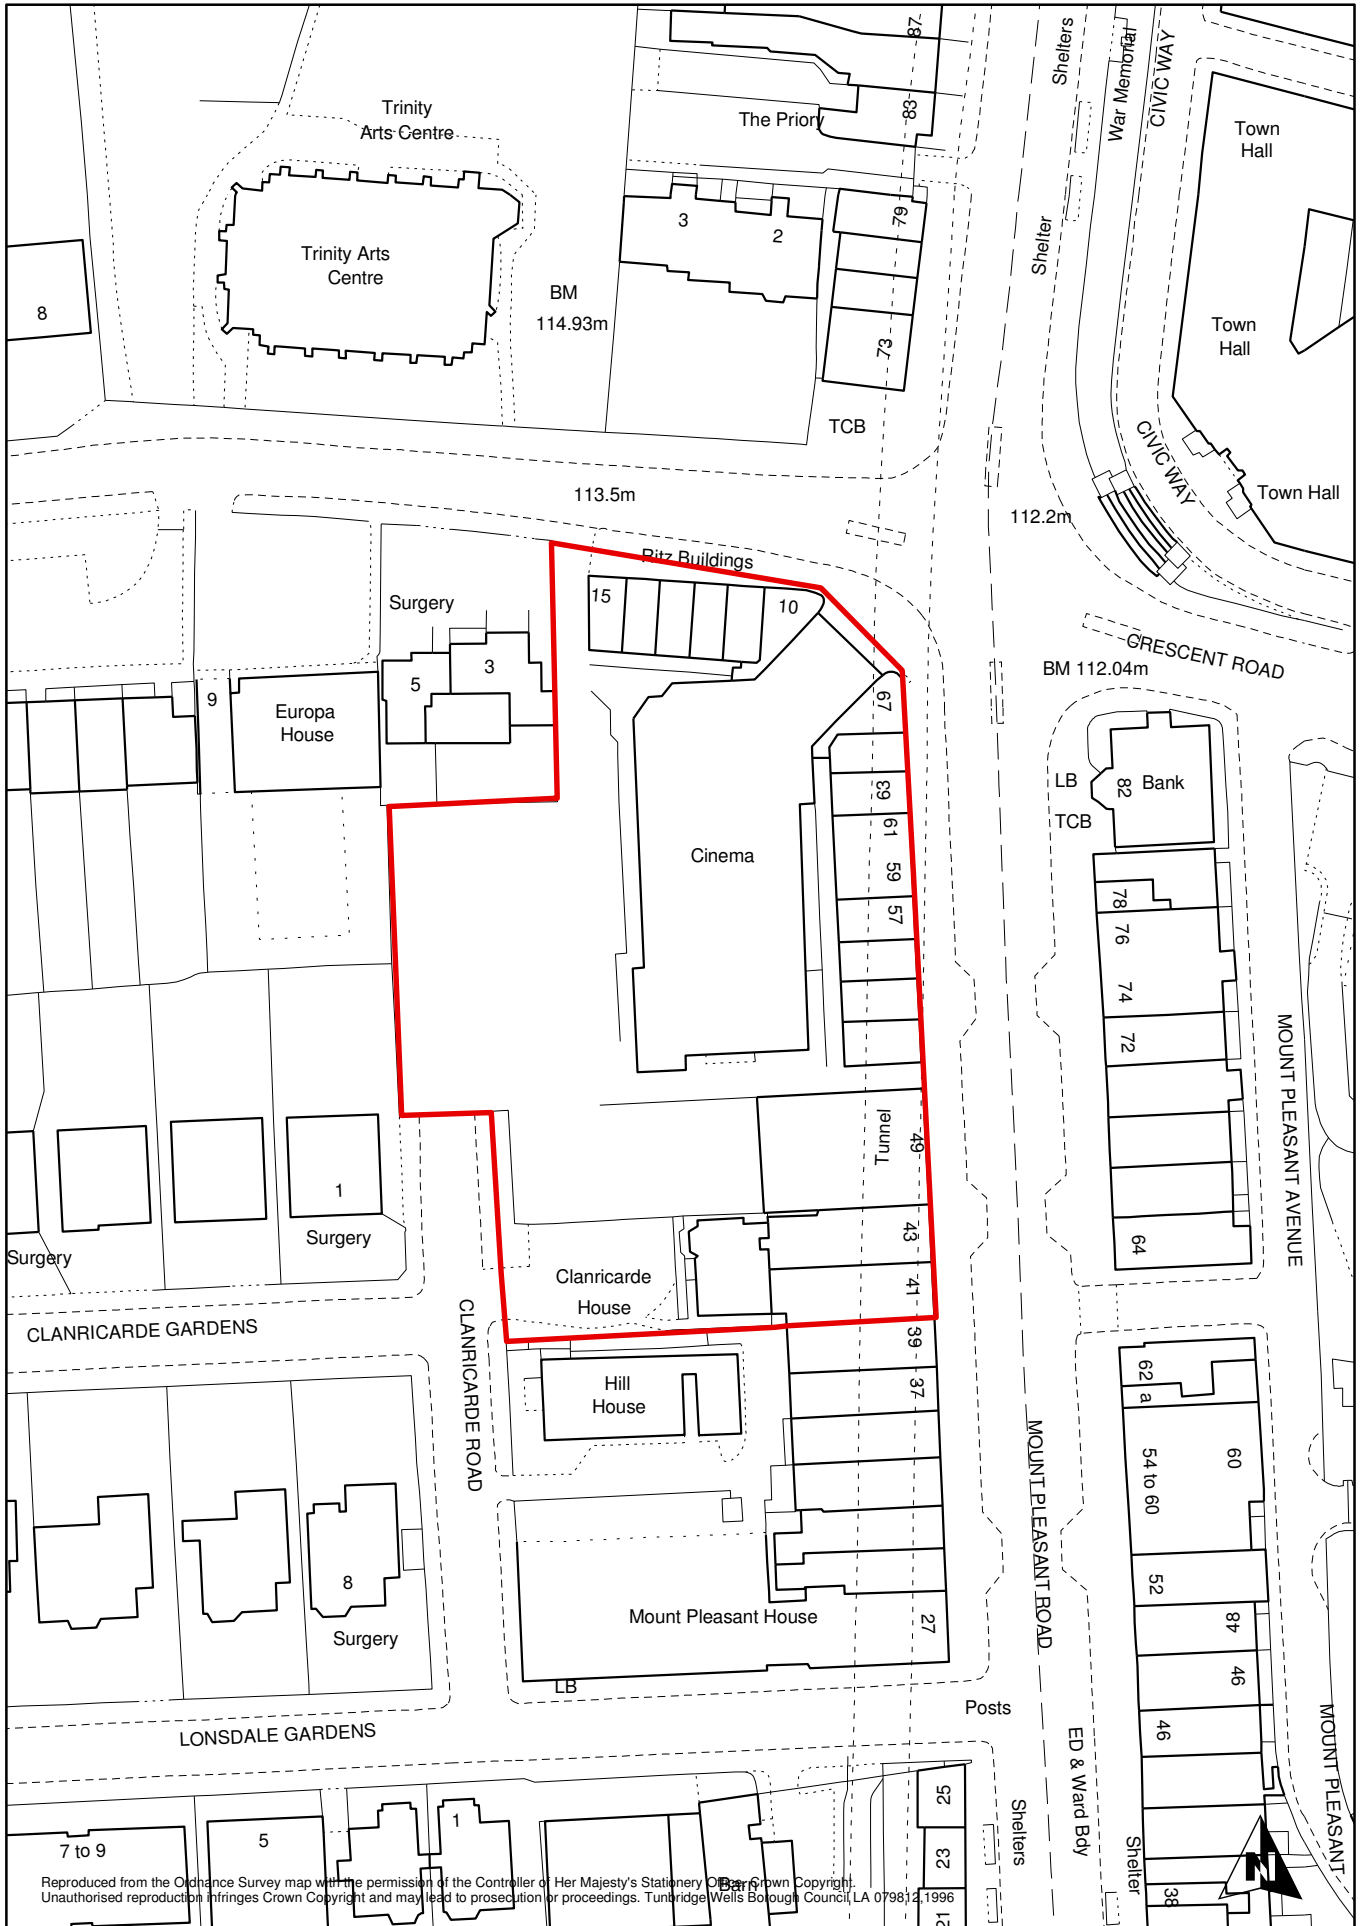

Site Plan

Scale 1:1,000 Map produced November 2007

Reproduced from the Ordnance Survey map with the permission of the Controller of Her Majesty's Stationery Office. Crown Copyright. Unauthorised reproduction infringes Crown Copyright and may lead to prosecution or proceedings. Tunbridge Wells Borough Council (LA 0798) 2, 1996